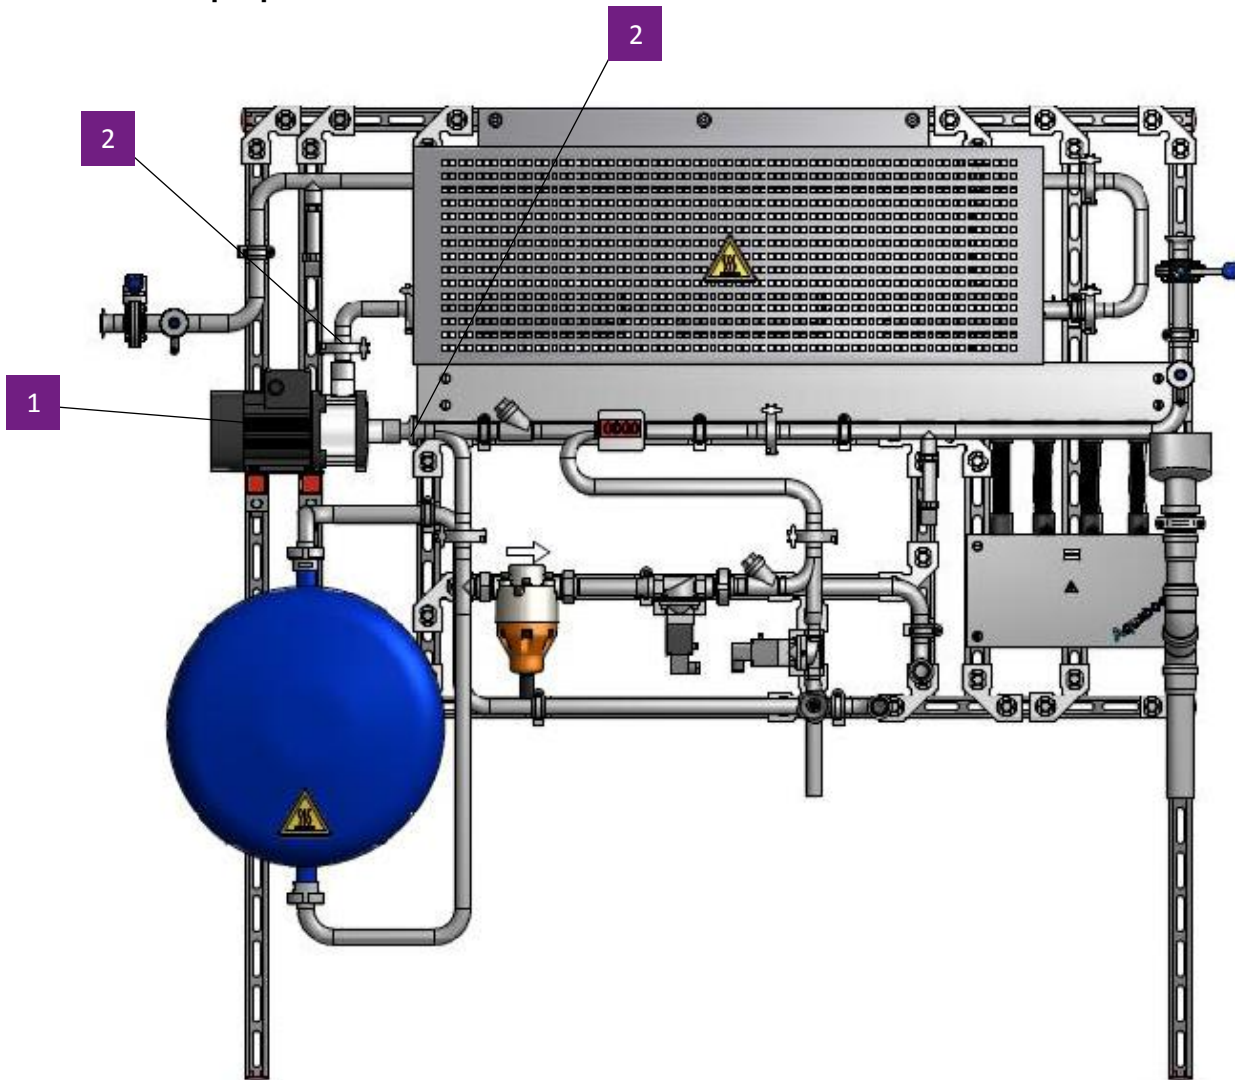

HRS Pump Spare Parts

	Article Number	Description
1	34200198	Centrifugal pump CM 3-2 for HRS 10-20
	34200199	Centrifugal pump CM 3-3 for HRS 30-50
2	34200190	O-ring set $\varnothing 27 \times 3$, 10pcs