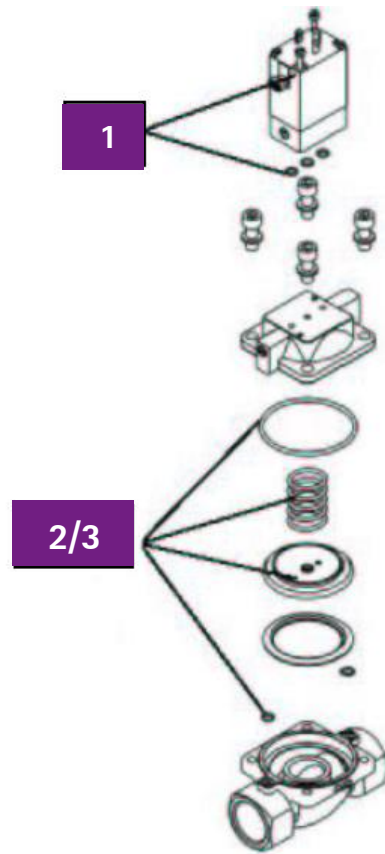

HRS Valves Spare Parts

	Article Number	Description
1	34200112	Pilot valve type 5282 24 24VDC, 2 pcs
2	34200113	Set of seals, magn. valve type 5282 1", 2 pcs
3	34200114	Set of seals, magn. valve type 5282 1/2", 1 pcs
	34200132	Glow adapter green LED, 2 pcs